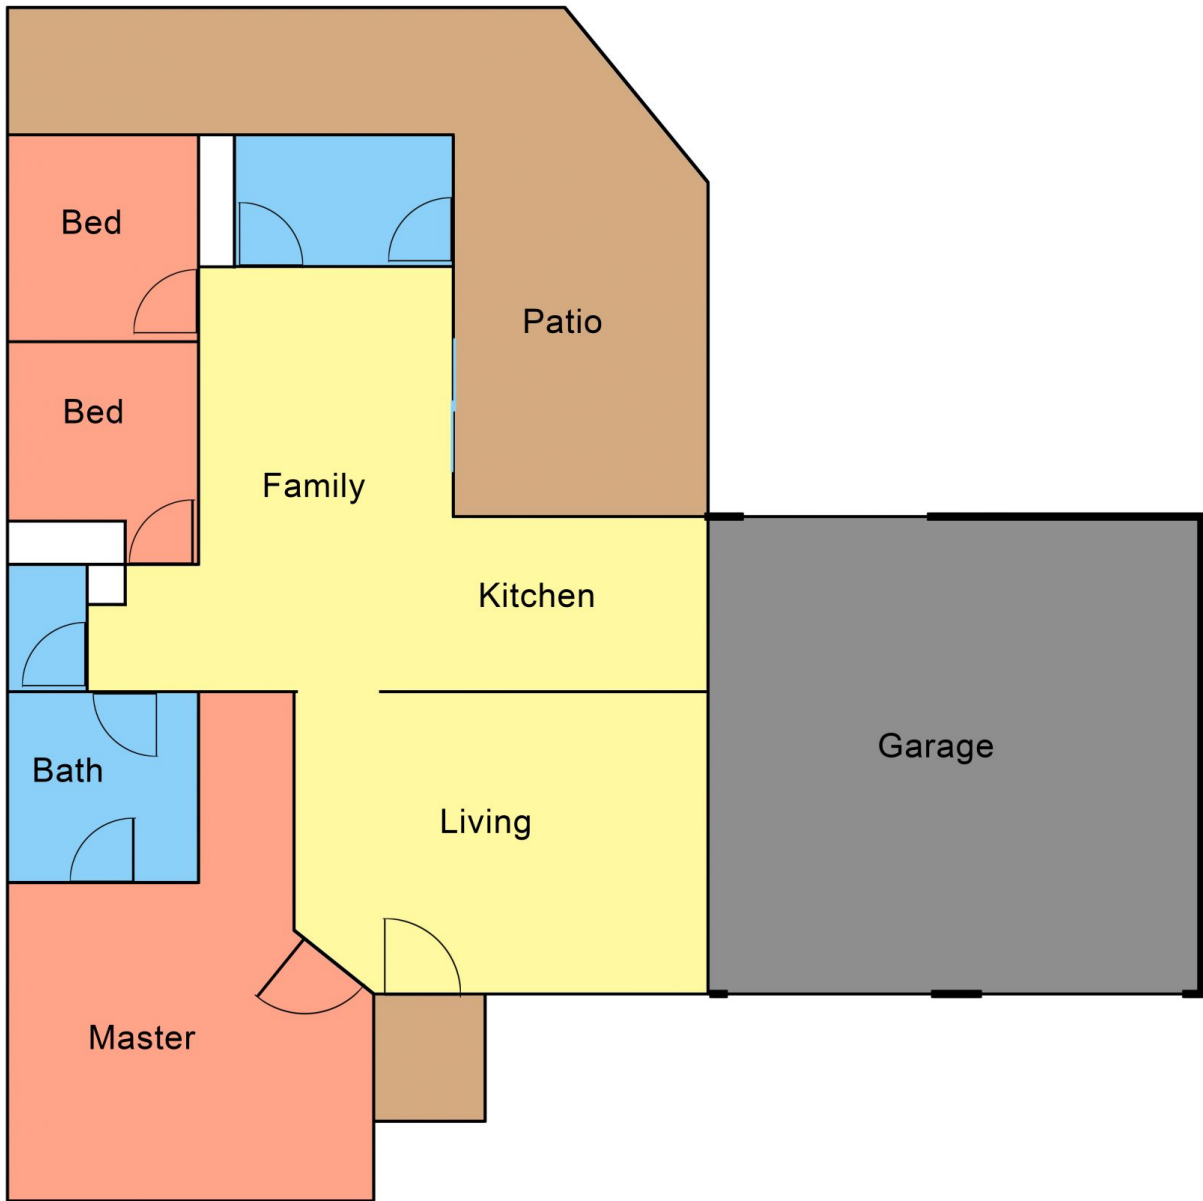

Kim Hammond
0498 990 064

THIS FLOORPLAN IS PROVIDED WITHOUT WARRANTY OF ANY KIND. SENSOPIA DISCLAIMS ANY WARRANTY INCLUDING, WITHOUT LIMITATION, SATISFACTORY QUALITY OR ACCURACY OF DIMENSIONS.