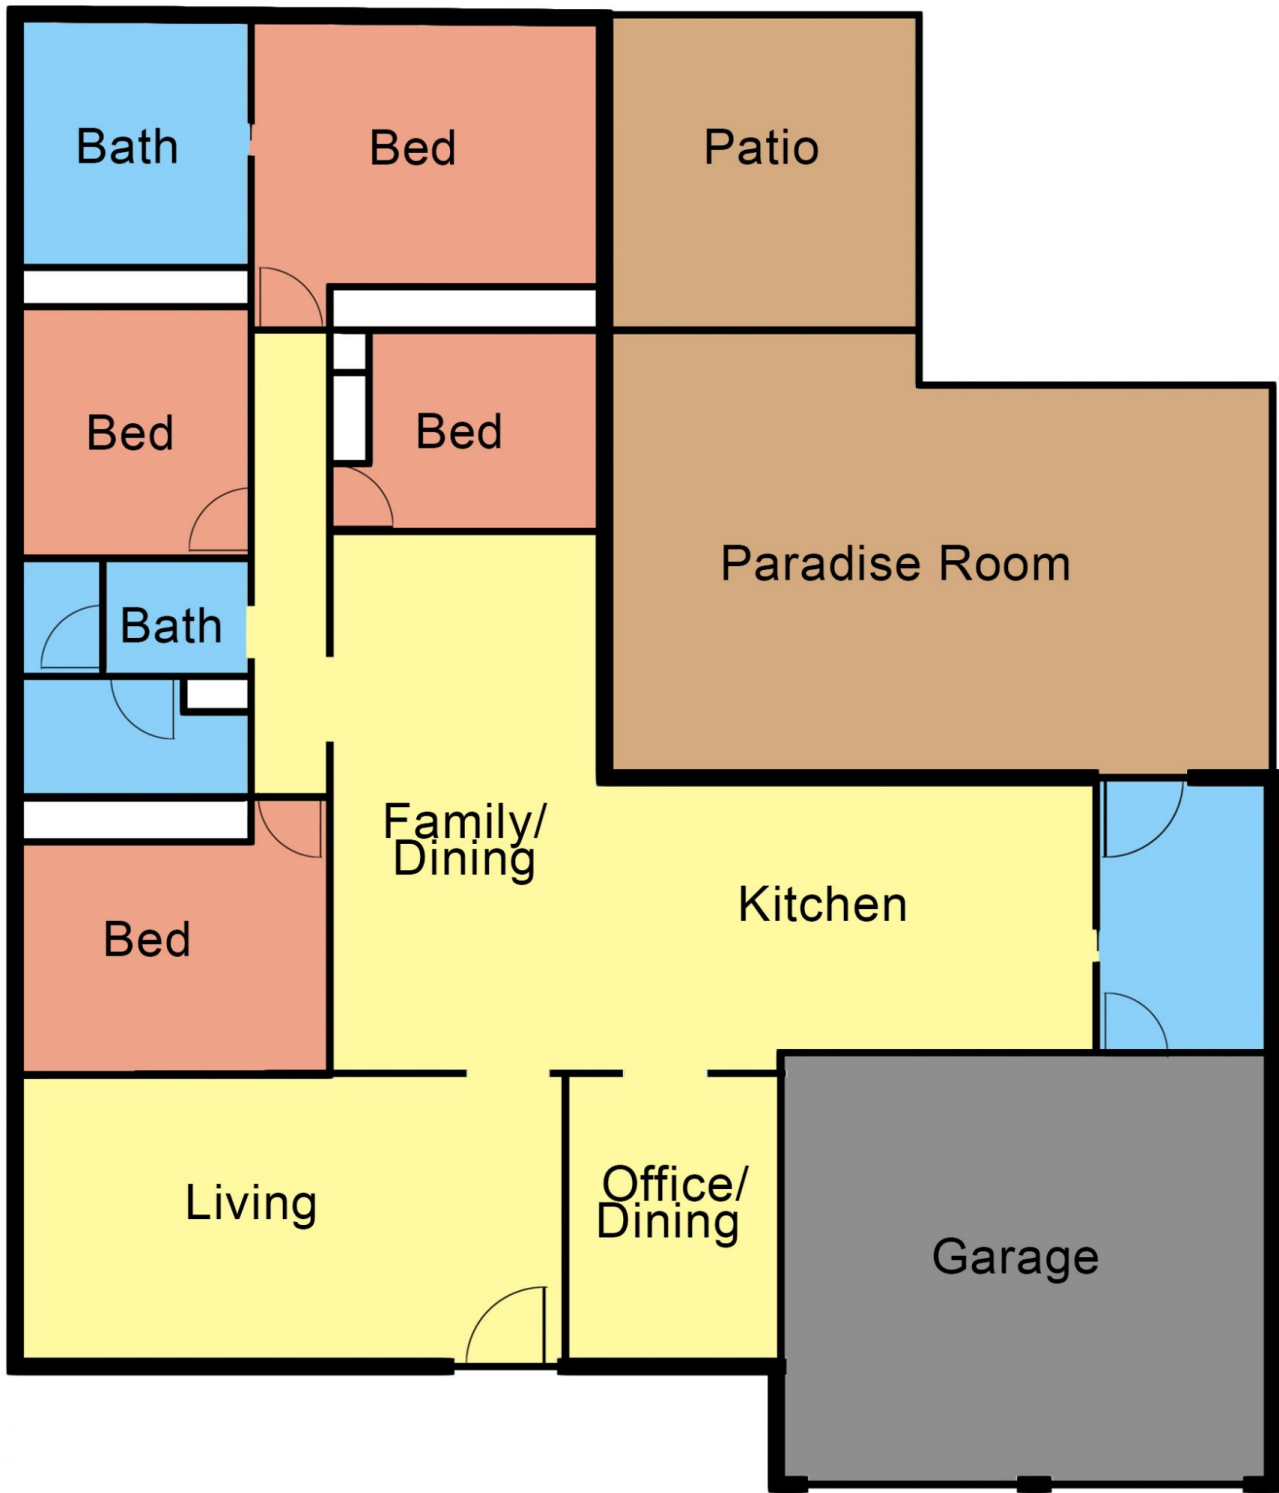

Kim Hammond
0498 990 064

Disclaimer