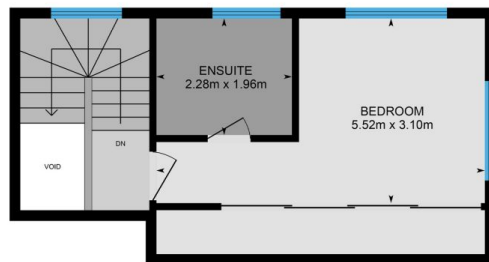

A pleasure to inspect with the bonus of:

- 3 spacious bedrooms all with built-in robes, main with ensuite

View : <https://www.dowlingterrace.com.au/sale/nsw/new-castle-region/whitebridge/residential/house/7382541>

Gregg Bates
0418 416 343

Measurements are approximate
and are to be used only as a guide

Lower Level

Upper Level

DOWLING
PROPERTY

22 Fettleers Loop, Whitebridge