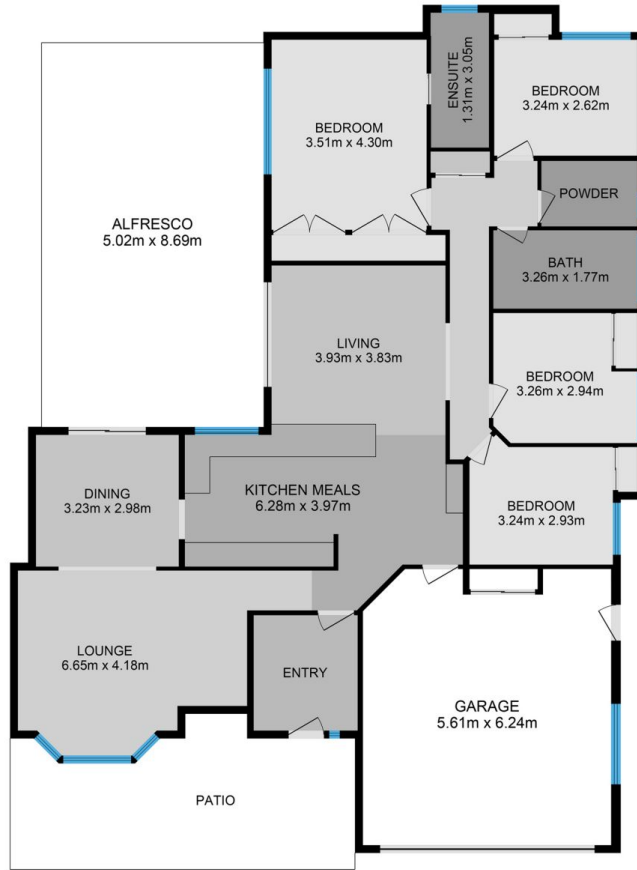

Measurements are approximate and are to be used only as a guide

DOWLING
PROPERTY

15 Gwalia Close, Medowie