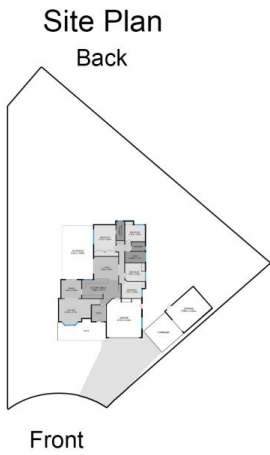

Measurements are approximate and are to be used only as a guide

DOWLING
PROPERTY

15 Gwalia Close, Medowie