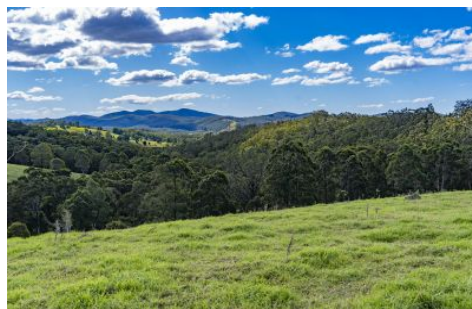

### 1428 Ebsworth Road Allworth NSW

This location is everything! A prime Lifestyle property boasting 43.37 hectares (107 acres), and in under an hour you'll find yourself at Newcastle or the pristine beaches of Port Stephens. Live in the three bedroom weatherboard house while taking your pick of the two remarkable building sites to create your dream weekender or homestead with outstanding views.

Looking toward Blue Water Paradise, also known as Port Stephens, or views of the surrounding mountain ranges; this truly is a unique property and one of the best parcels of land in great location to Newcastle and Sydney.

- 2 large open bay farm sheds with adjoining shelter
- 2 dams, spring fed creek
- Carrying capacity of 20-25 cows
- Fully fenced

**Land Size** : 107 Acres

**View** : <https://www.dowlingterrace.com.au/sale/nsw/mid-north-coast/allworth/residential/rural/7565055>