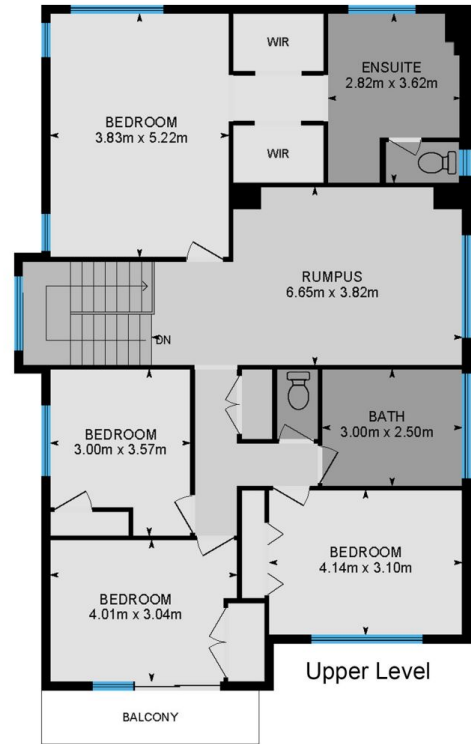

The built-in gas fireplace sits like a sculpture in the living room

Study & powder room tucked away

Spacious laundry with bamboo benchtops

**Gregg Bates**  
0418 416 343

<https://www.dowlingterrace.com.au>

Site Plan  
Back

**DOWLING**  
PROPERTY

Measurements are approximate  
and are to be used only as a guide

18 Plover Street Fern Bay