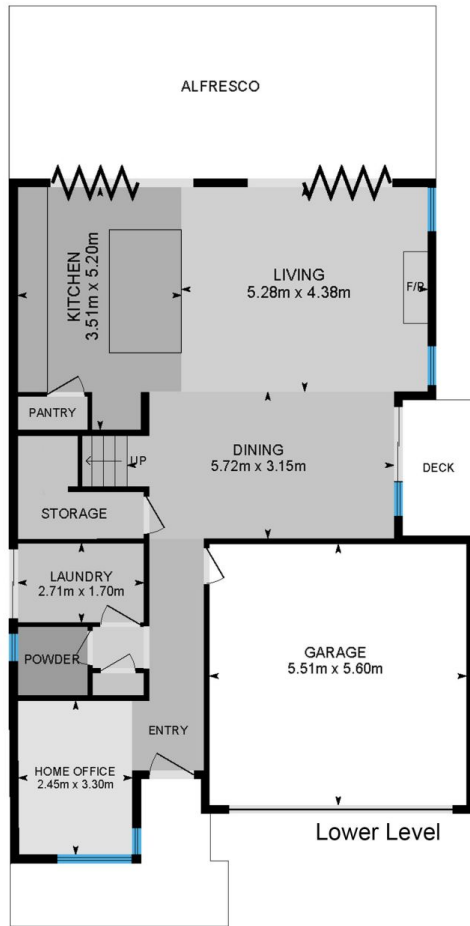

The built-in gas fireplace sits like a sculpture in the living room

Study & powder room tucked away

Spacious laundry with bamboo benchtops

**Gregg Bates**  
0418 416 343

<https://www.dowlingterrace.com.au>

Site Plan  
Back

**DOWLING**  
PROPERTY

Measurements are approximate  
and are to be used only as a guide

18 Plover Street Fern Bay