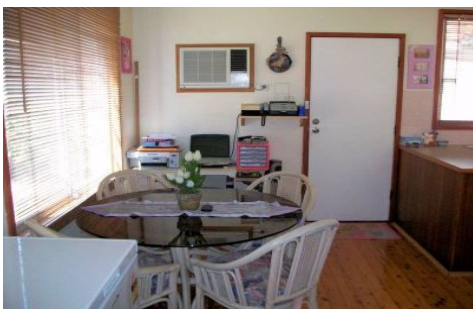

DOWLING

PROPERTY

18 Thomas Street RAYMOND TERRACE NSW

3 1 2

Set in a quiet cul-de-sac within minutes walk to town this home is immaculate both inside & out!!

View : <https://www.dowlingterrace.com.au/sale/nsw/port-stephens/raymond-terrace/residential/house/7671027>

- *3 bedrooms with mirrored robes & ceiling fans, air cond to main
- *Polished timber floors throughout
- *Tasmanian Oak Kitchen
- *Formal lounge with air cond
- *Dining off the kitchen
- *Timber Venetian Blinds throughout
- *Landscaped Saltwater Pool with solar heating & spa area
- *Enclosed entertaining area that looks onto the pool
- *Single garage & carport