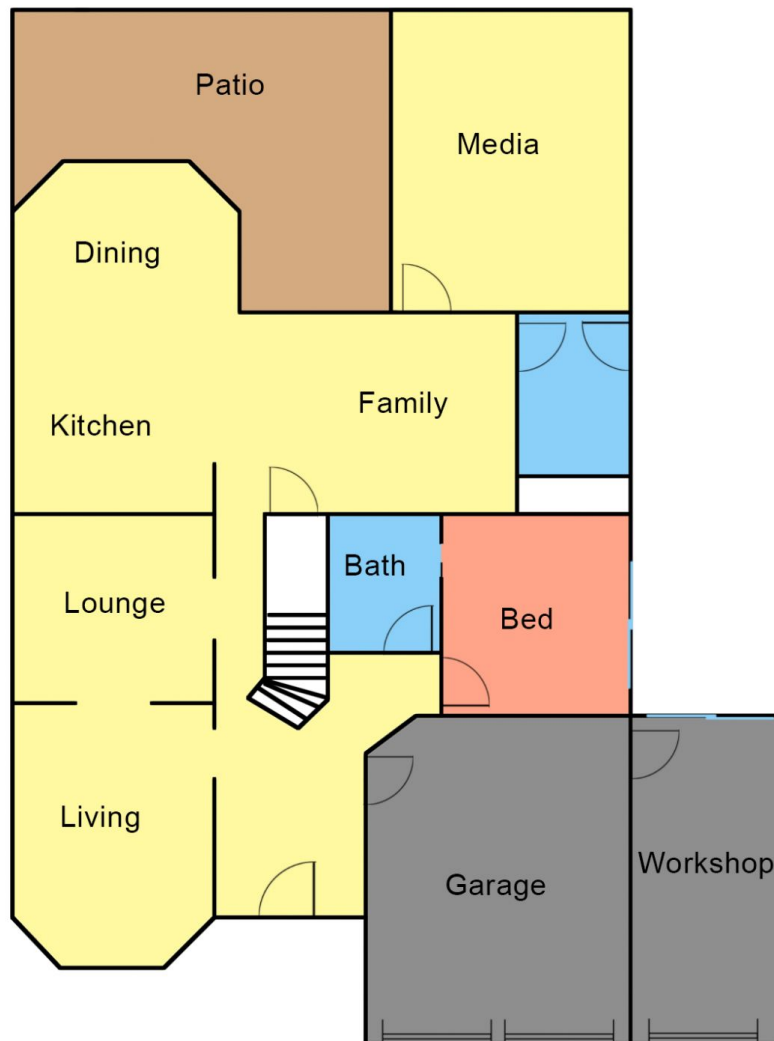

Disclaimer