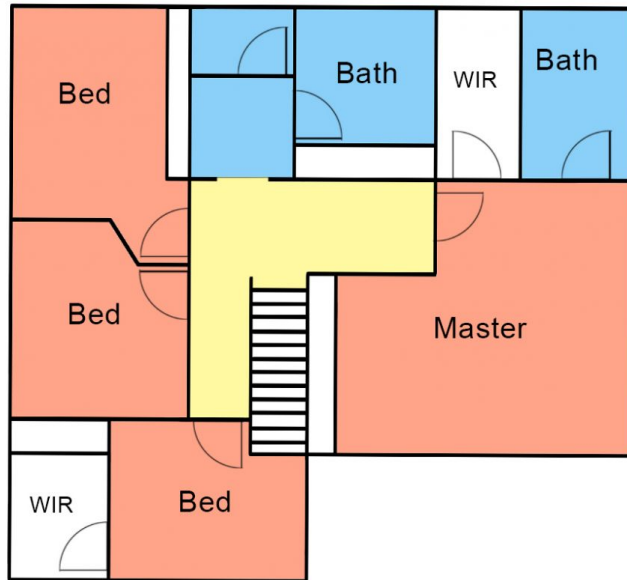

Disclaimer