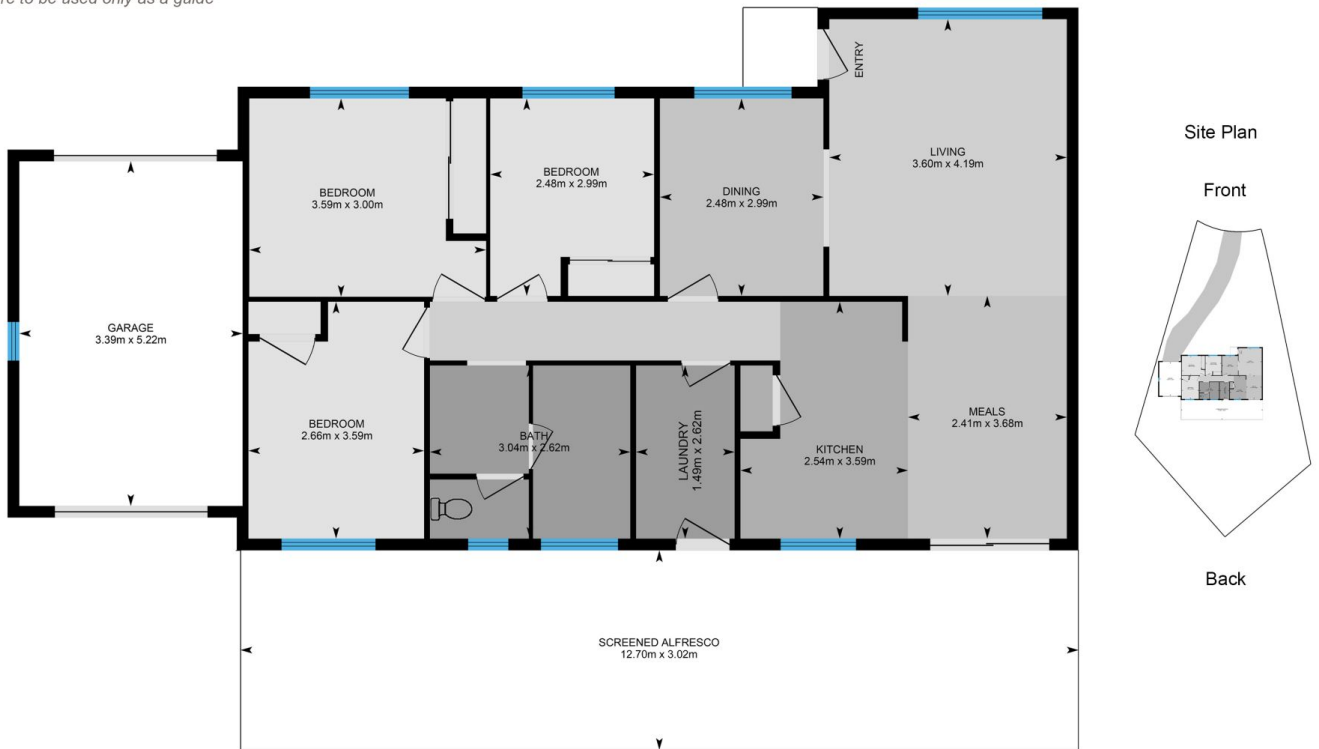

Measurements are approximate
and are to be used only as a guide

DOWLING
PROPERTY

6 Gale Court, Raymond Terrace