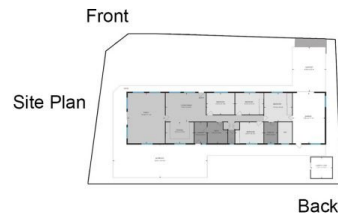

2 Panorama Close Raymond Terrace NSW

4 2 2

Welcome to the perfect home in the highly sought-after Riverview Ridge, Raymond Terrace! This stunning 4-bedroom brick residence is set on a generous 716-square-metre fully fenced block and boasts views of the surrounding mountains.

Price : \$ 705,500
Land Size : 716 sqm
View : <https://www.dowlingterrace.com.au/sale/nsw/port-stephens/raymond-terrace/residential/house/8041504>

Features at a glance:

- Four spacious bedrooms, with the master bedroom featuring a renovated ensuite, walk-in robe and mirrored built-in robes making sure there's room for his and hers. Fresh carpet, ceiling fans and wardrobes in the additional three bedrooms.
- Inviting living and dining area upon entry, leading to a large lounge and family area at the back that opens onto a porch with mountain views where you can soak in the rays

Liam Higgins
0423 832 732

Kim Hammond
0498 990 064

Measurements are approximate and are to be used only as a guide

DOWLING
PROPERTY

2 Panorama Close, Raymond Terrace